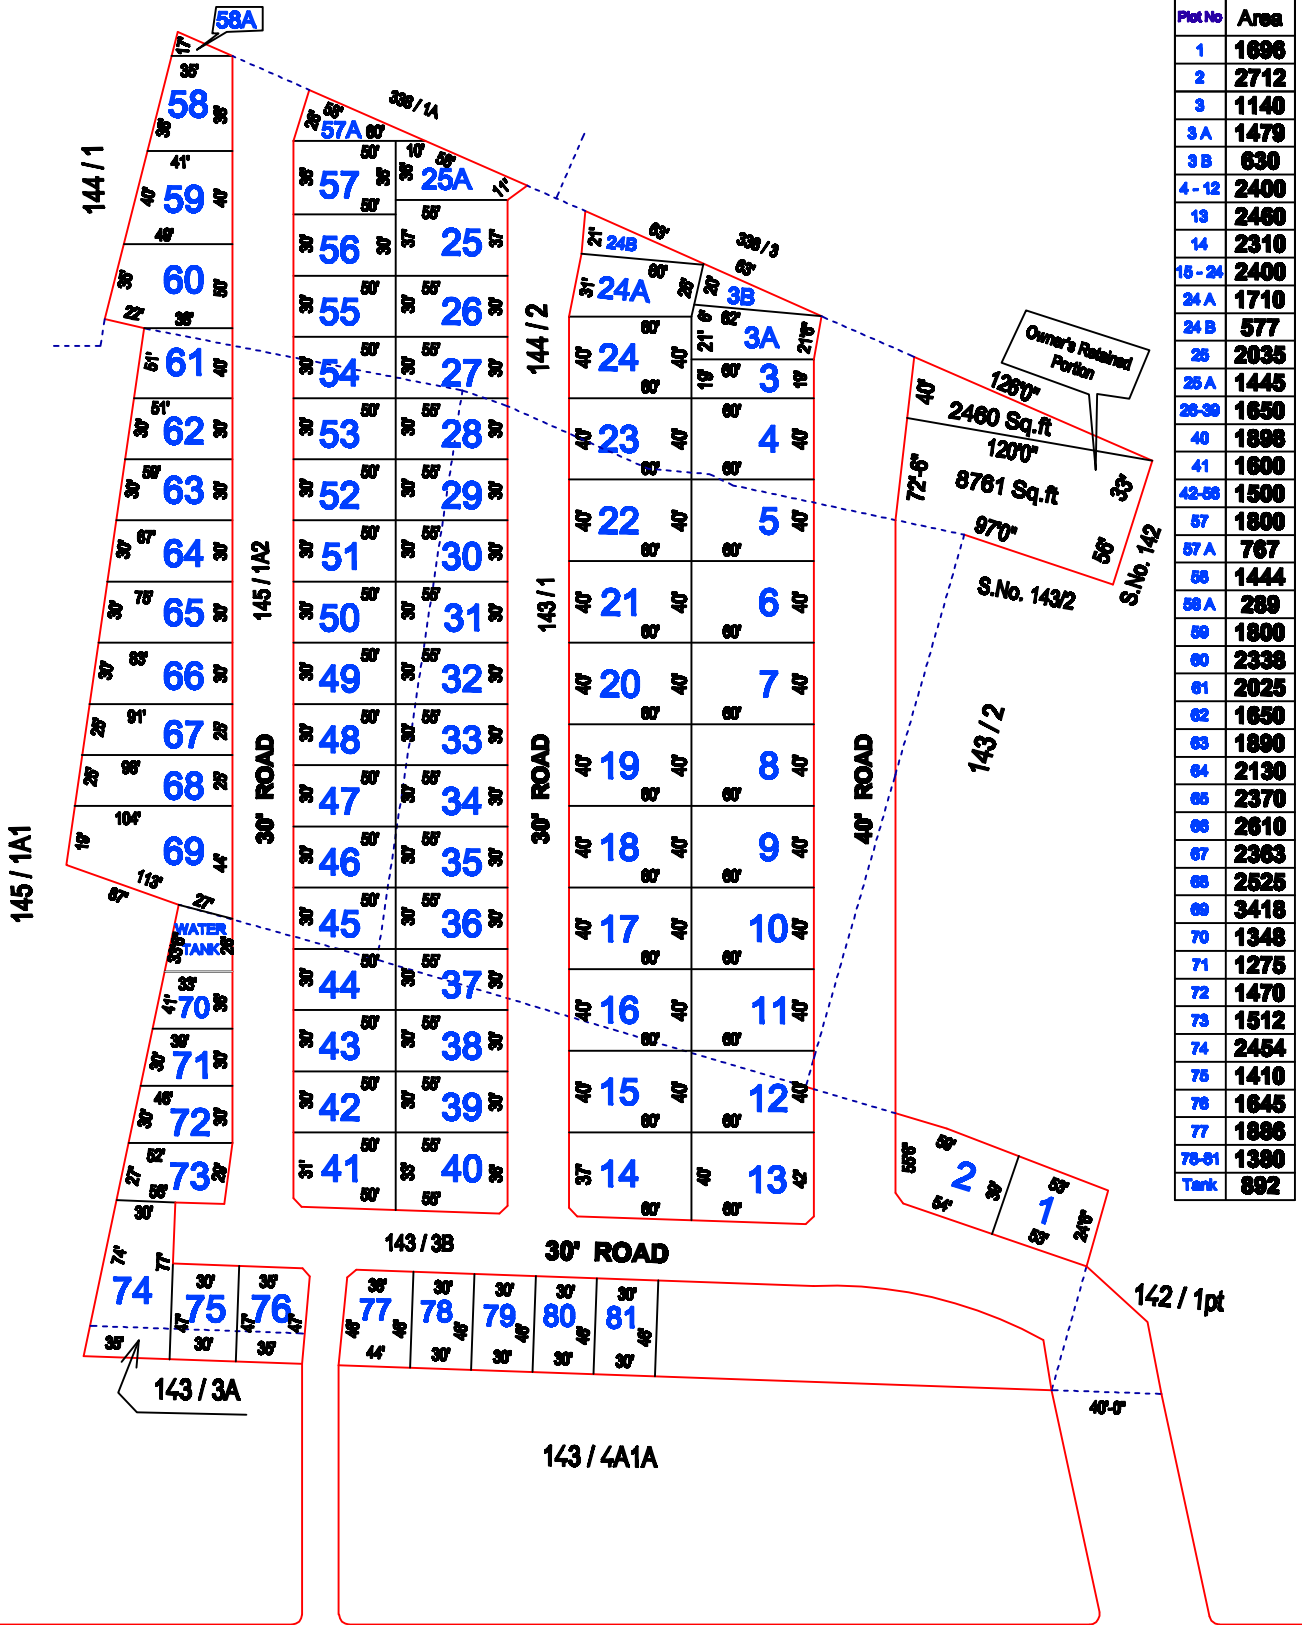

# VELAMMAL RESIDENCY

## PHASE - I

**LAYOUT OF HOUSE SITES IN S.NOS. 142/1 PT, 143/1,2PT, 3A,3B,144/2, 145/1A2**  
**OF THATCHUR VILLAGE, PONNERI TALUK, THIRUVALLUR DISTRICT.**

**PONNERI HIGH ROAD**