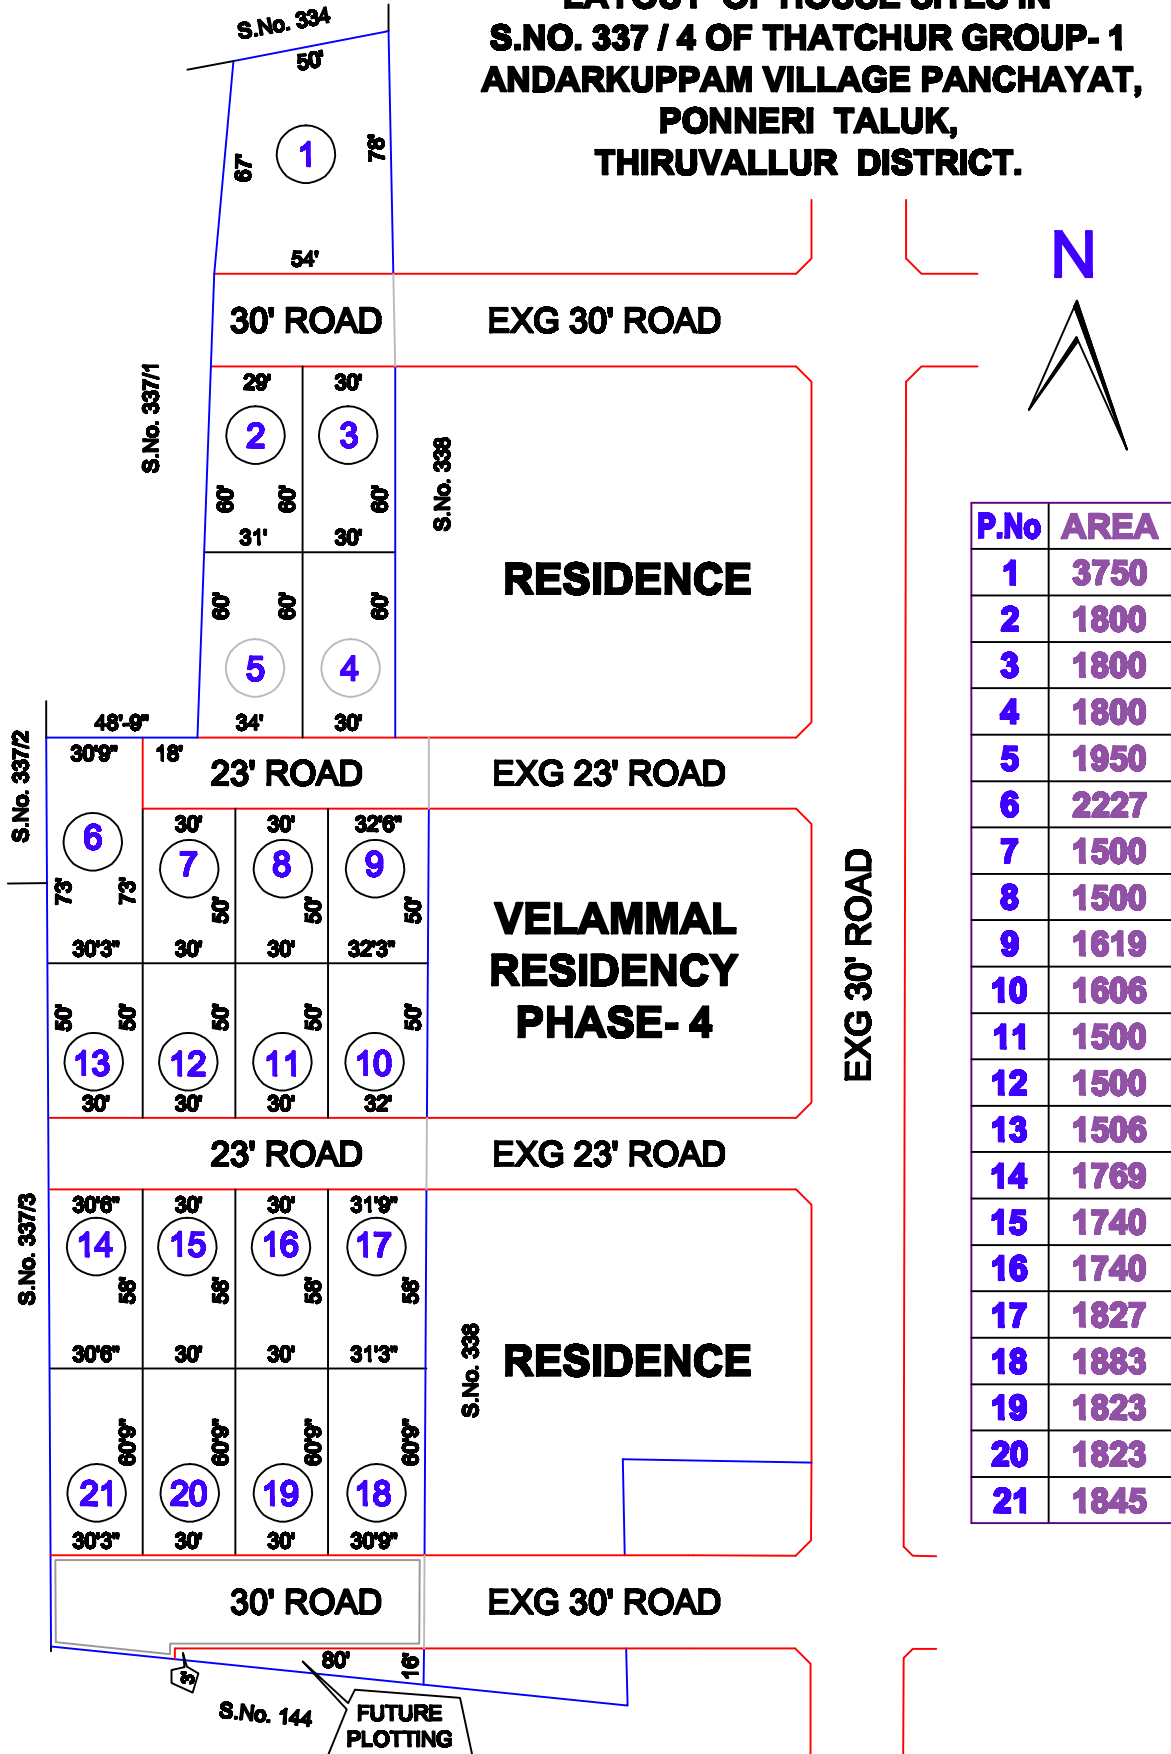

SHRI BALASUBRMANIYAM NAGAR

LAYOUT OF HOUSE SITES IN
S.NO. 337 / 4 OF THATCHUR GROUP- 1
ANDARKUPPAM VILLAGE PANCHAYAT,
PONNERI TALUK,
THIRUVALLUR DISTRICT.

P.No	AREA
1	3750
2	1800
3	1800
4	1800
5	1950
6	2227
7	1500
8	1500
9	1619
10	1606
11	1500
12	1500
13	1506
14	1769
15	1740
16	1740
17	1827
18	1883
19	1823
20	1823
21	1845